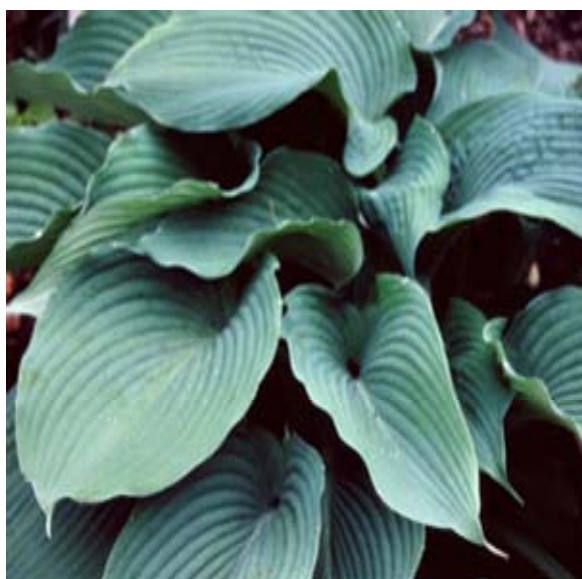

Medford Nursery

560-A Eayrestown-Red Lion Road, Medford, NJ 08055

Phone: 609-267-8100 Toll Free: 800-443-3314

www.medfordnursery.com