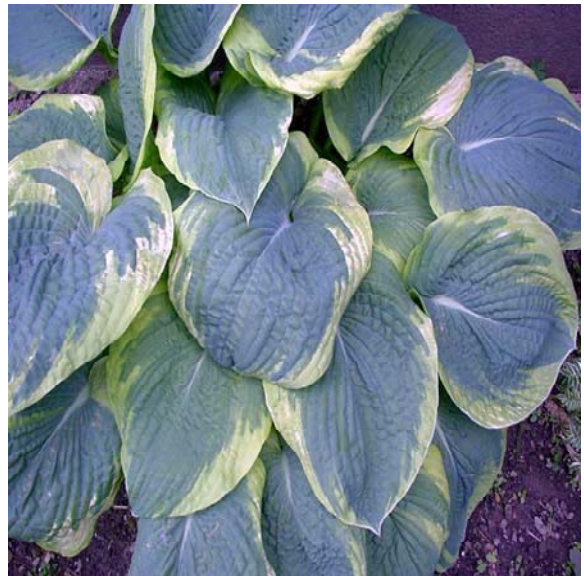

Medford Nursery

560-A Eayrestown-Red Lion Road, Medford, NJ 08055

Phone: 609-267-8100 Toll Free: 800-443-3314

www.medfordnursery.com