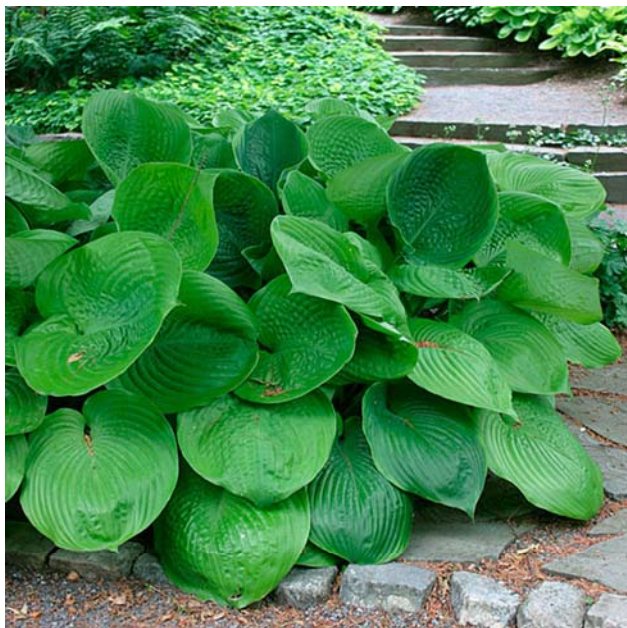

Hosta 'Sum and Substance'

Sum and Substance Plantain Lily

DESCRIPTION

Mammoth, heavily textured, glossy light green leaves.

Leaf color changes from light green to gold with more sun exposure.

White flowers in summer.

Attracts hummingbirds.

QUICK FACTS

Plant Height: 24- 36"

Plant Width/Spread: 36-60"

Hardiness Zone: 3-8

Flower Color: White

Sun/Light Exposure: Full to part shade

Bloom Time: Summer to late summer