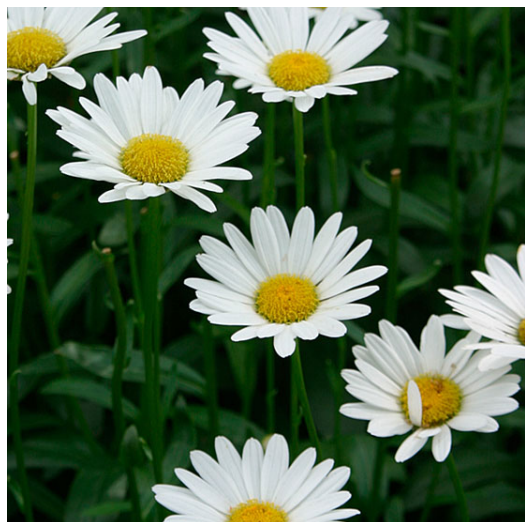

Leucanthemum x superbum 'Becky'

Shasta daisy Becky

DESCRIPTION

Bright white flowers with yellow centers.

Round habit

Stems do not require staking.

Long bloom period of July through September.

Excellent and long-lasting fresh cut flower.

Attracts butterflies.

Deer and rabbit resistant.

QUICK FACTS

Plant Height: 36-42"

Width/Spread: 18-24"

Hardiness Zone: 5-9

Flower Color: Shades of white

Sun/Light Exposure: Full sun